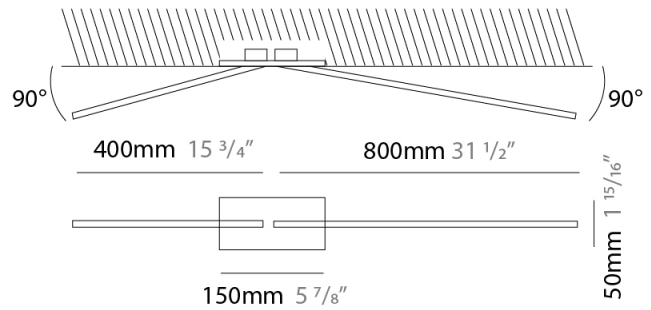

SPILLO 2 ROD RECESSED

D46031- _____ - _____
base number   Color   Finish
                         Temperature   Options

1. To build a product code in our configurator select the specify button on the base model # product page
2. To build a manual product code on this datasheet choose from the options listed below in blue font and add the suffix to the base model #

GENERAL

Series: Spillo
Subseries: Spillo 2 Rod
Brand: Icone
Division: Design
Mounting Type: Recessed
Mounting Location: Ceiling
Subcategory: Ambient

PHYSICAL

Shape: Rectangle
Length (mm): 50
Length (in): 1 ¹⁵/₁₆
Width (mm): 1200
Width (in): 47 ¹/₄
Height (mm): 800
Height (in): 31 ¹/₂
Light Distribution: Adjustable
Fixture Finish: WHI / BLK / CHR / BGD
Fixture Material: Brass

ELECTRICAL

Lamp Type: LED
Total Output Wattage (W): 15.36
Dimming: 0-10V Dimming
Driver Included: No
Driver Location: Remote
Driver Type: Constant Voltage - 120Vac
Driver Class: Class 2
Input Voltage (V): 120 - 277
Output Voltage (V): 12
Upon Request: (Not included, see components) 0-10Vdc dimming / 277Vac

LED

Color Temperature (°K): 2700 / 3000
Nominal Lumen (lm): 1320
CRI: >90 CRI
Lamp Life (hrs): 50000

OPTICAL

Adjustability: Tilt 90°

RATINGS AND CERTIFICATIONS

Certified By: Certified for North American Standards
IP rating: IP20