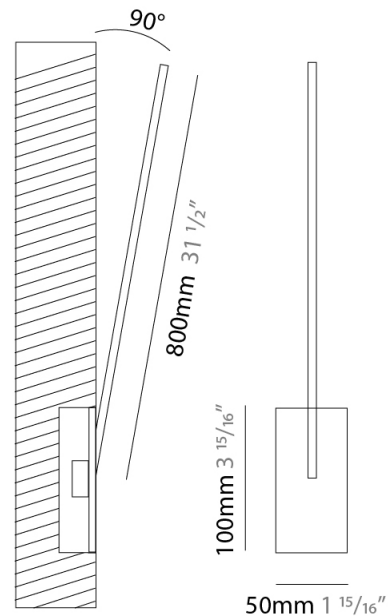

SPILLO 1 ROD RECESSED

D46018- _____ - _____
base number   Color   Finish
                         Temperature   Options

1. To build a product code in our configurator select the specify button on the base model # product page
2. To build a manual product code on this datasheet choose from the options listed below in blue font and add the suffix to the base model #

GENERAL

Series: Spillo
Subseries: Spillo 1 Rod
Brand: Icone
Division: Design
Mounting Type: Recessed
Mounting Location: Wall
Subcategory: Ambient

PHYSICAL

Shape: Rectangle
Width (mm): 50
Width (in): 1 ¹⁵/₁₆
Height (mm): 800
Height (in): 31 ¹/₂
Light Distribution: Adjustable
Fixture Finish: WHI / BLK / CHR / BGD
Fixture Material: Brass

ELECTRICAL

Lamp Type: LED
Total Output Wattage (W): 10.56
Dimming: 0-10V Dimming
Driver Included: No
Driver Location: Remote
Driver Type: Constant Voltage - 120Vac
Driver Class: Class 2
Input Voltage (V): 120
Output Voltage (V): 12
Upon Request: (Not included, see components) 0-10Vdc dimming / 277Vac

LED

Color Temperature (°K): 2700 / 3000
Nominal Lumen (lm): 880
CRI: >90 CRI
Lamp Life (hrs): 50000

OPTICAL

Adjustability: Tilt 120°

RATINGS AND CERTIFICATIONS

Certified By: Certified for North American Standards
IP rating: IP20