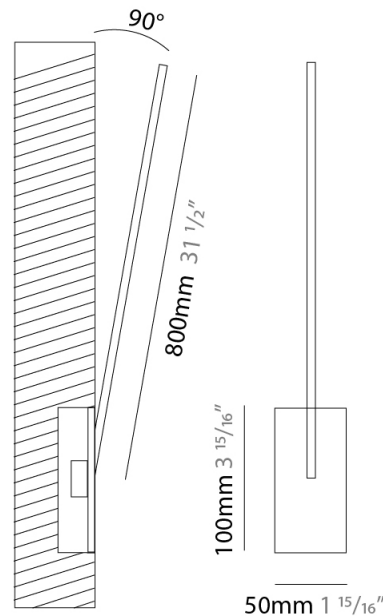

PROJECT	_____
TYPE	_____
SPECIFIER	_____
QUANTITY	_____
DATE	_____

SPILLO 1 ROD RECESSED

D46018- _____ - _____
base number   Color   Finish
                          Temperature   Options

1. To build a product code in our configurator select the specify button on the base model # product page
2. To build a manual product code on this datasheet choose from the options listed below in blue font and add the suffix to the base model #

GENERAL

Series: Spillo
Subseries: Spillo 1 Rod
Brand: Icone
Division: Design
Mounting Type: Recessed
Mounting Location: Wall
Subcategory: Ambient

PHYSICAL

Shape: Rectangle
Width (mm): 50
Width (in): 1 15/16
Height (mm): 800
Height (in): 31 1/2
Light Distribution: Adjustable
Fixture Finish: WHI / BLK / CHR / BGD
Fixture Material: Brass

ELECTRICAL

Lamp Type: LED
Total Output Wattage (W): 10.56
Dimming: 0-10V Dimming
Driver Included: No
Driver Location: Remote
Driver Type: Constant Voltage - 120Vac
Driver Class: Class 2
Input Voltage (V): 120
Output Voltage (V): 12
Upon Request: (Not included, see components) 0-10Vdc dimming / 277Vac

LED

Color Temperature (°K): 2700 / 3000
Nominal Lumen (lm): 880
CRI: >90 CRI
Lamp Life (hrs): 50000

OPTICAL

Adjustability: Tilt 120°

RATINGS AND CERTIFICATIONS

Certified By: Certified for North American Standards
IP rating: IP20