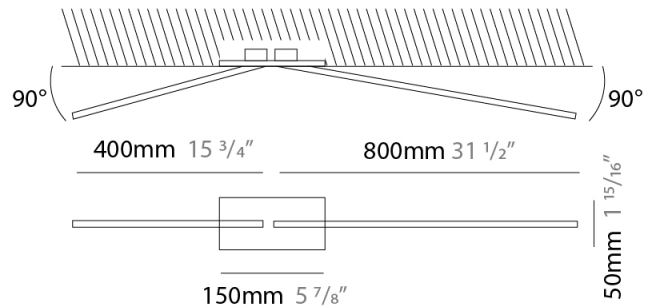

PROJECT	
TYPE	
SPECIFIER	
QUANTITY	
DATE	

SPILLO 2 ROD RECESSED

D46031- -

base number   Color   Finish
Temperature   Options

1. To build a product code in our configurator select the specify button on the base model # product page
2. To build a manual product code on this datasheet choose from the options listed below in blue font and add the suffix to the base model #

GENERAL

Series: Spillo
Subseries: Spillo 2 Rod
Brand: Icone
Division: Design
Mounting Type: Recessed
Mounting Location: Ceiling
Subcategory: Ambient

PHYSICAL

Shape: Rectangle
Length (mm): 50
Length (in): 1 ¹⁵/₁₆
Width (mm): 1200
Width (in): 47 ¹/₄
Height (mm): 800
Height (in): 31 ¹/₂
Light Distribution: Adjustable
Fixture Finish: WHI / BLK / CHR / BGD
Fixture Material: Brass

ELECTRICAL

Lamp Type: LED
Total Output Wattage (W): 15.36
Dimming: 0-10V Dimming
Driver Included: No
Driver Location: Remote
Driver Type: Constant Voltage - 120Vac
Driver Class: Class 2
Input Voltage (V): 120 - 277
Output Voltage (V): 12
Upon Request: (Not included, see components) 0-10Vdc dimming / 277Vac

LED

Color Temperature (°K): 2700 / 3000
Nominal Lumen (lm): 1320
CRI: >90 CRI
Lamp Life (hrs): 50000

OPTICAL

Adjustability: Tilt 90°

RATINGS AND CERTIFICATIONS

Certified By: Certified for North American Standards
IP rating: IP20